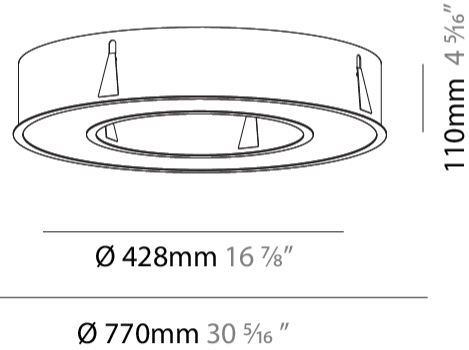

GENERAL

Series: Glorious
Subseries: Glorious
Brand: Prolight
Division: Architectural
Mounting Type: Recessed
Mounting Location: Ceiling
Subcategory: Ambient

PHYSICAL

Shape: Round
Diameter (mm): 770
Diameter (in): 30 ⁵ / ₁₆
Height (mm): 110
Height (in): 4 ⁵ / ₁₆
Min. Recessing Depth (mm): 120
Min. Recessing Depth (in): 4 ³ / ₄
Light Distribution: Direct
Weight (kg): 9.285
Weight (lbs): 20.47
Diffuser: PMMA - Opal or Micro-Prism
Fixture Finish: SSR / BKV / CWI / CRY / HAB / LAG / UFT / ITA / RUA / RUR / MIC / FTG / MYG / TWT / LOD / PUS / FRO / FUP / KIA / POP / BLS / SPG / MEY / GOH / GUM / CHC / COM / ABZ / JAG / OBR / MOS / ROR
Fixture Material: Aluminum
Cut-out Measurements: 760mm / 29 15/16" x 440mm / 17 5/16"

760mm x 440mm
29 15/16" x 17 5/16"

120mm
4 3/4"

10 - 15mm
3/8" - 9/16"

A37500-

PROJECT _____

TYPE _____

SPECIFIER _____

QUANTITY _____

GENERAL

Series: Glorious
Subseries: Glorious Victory
Brand: Prolicht
Division: Architectural
Mounting Type: Recessed
Mounting Location: Ceiling
Subcategory: Ambient

PHYSICAL

Shape: Abstract
Length (mm): 821
Length (in): 32 5/16
Width (mm): 821
Width (in): 32 5/16
Height (mm): 150
Height (in): 5 7/8
Min. Recessing Depth (mm): 160
Min. Recessing Depth (in): 6 3/16
Light Distribution: Direct
Weight (kg): 8.969
Weight (lbs): 19.73
Diffuser: PMMA - Opal or Micro-Prism
Fixture Finish: SSR / BKV / CWI / CRY / HAB / LAG / UFT / ITA / RUA / RUR / MIC / FTG / MYG / TWT / LOD / PUS / FRO / FUP / KIA / POP / BLS / SPG / MEY / GOH / GUM / CHC / COM / ABZ / JAG / OBR / MOS / ROR
Fixture Material: Aluminum